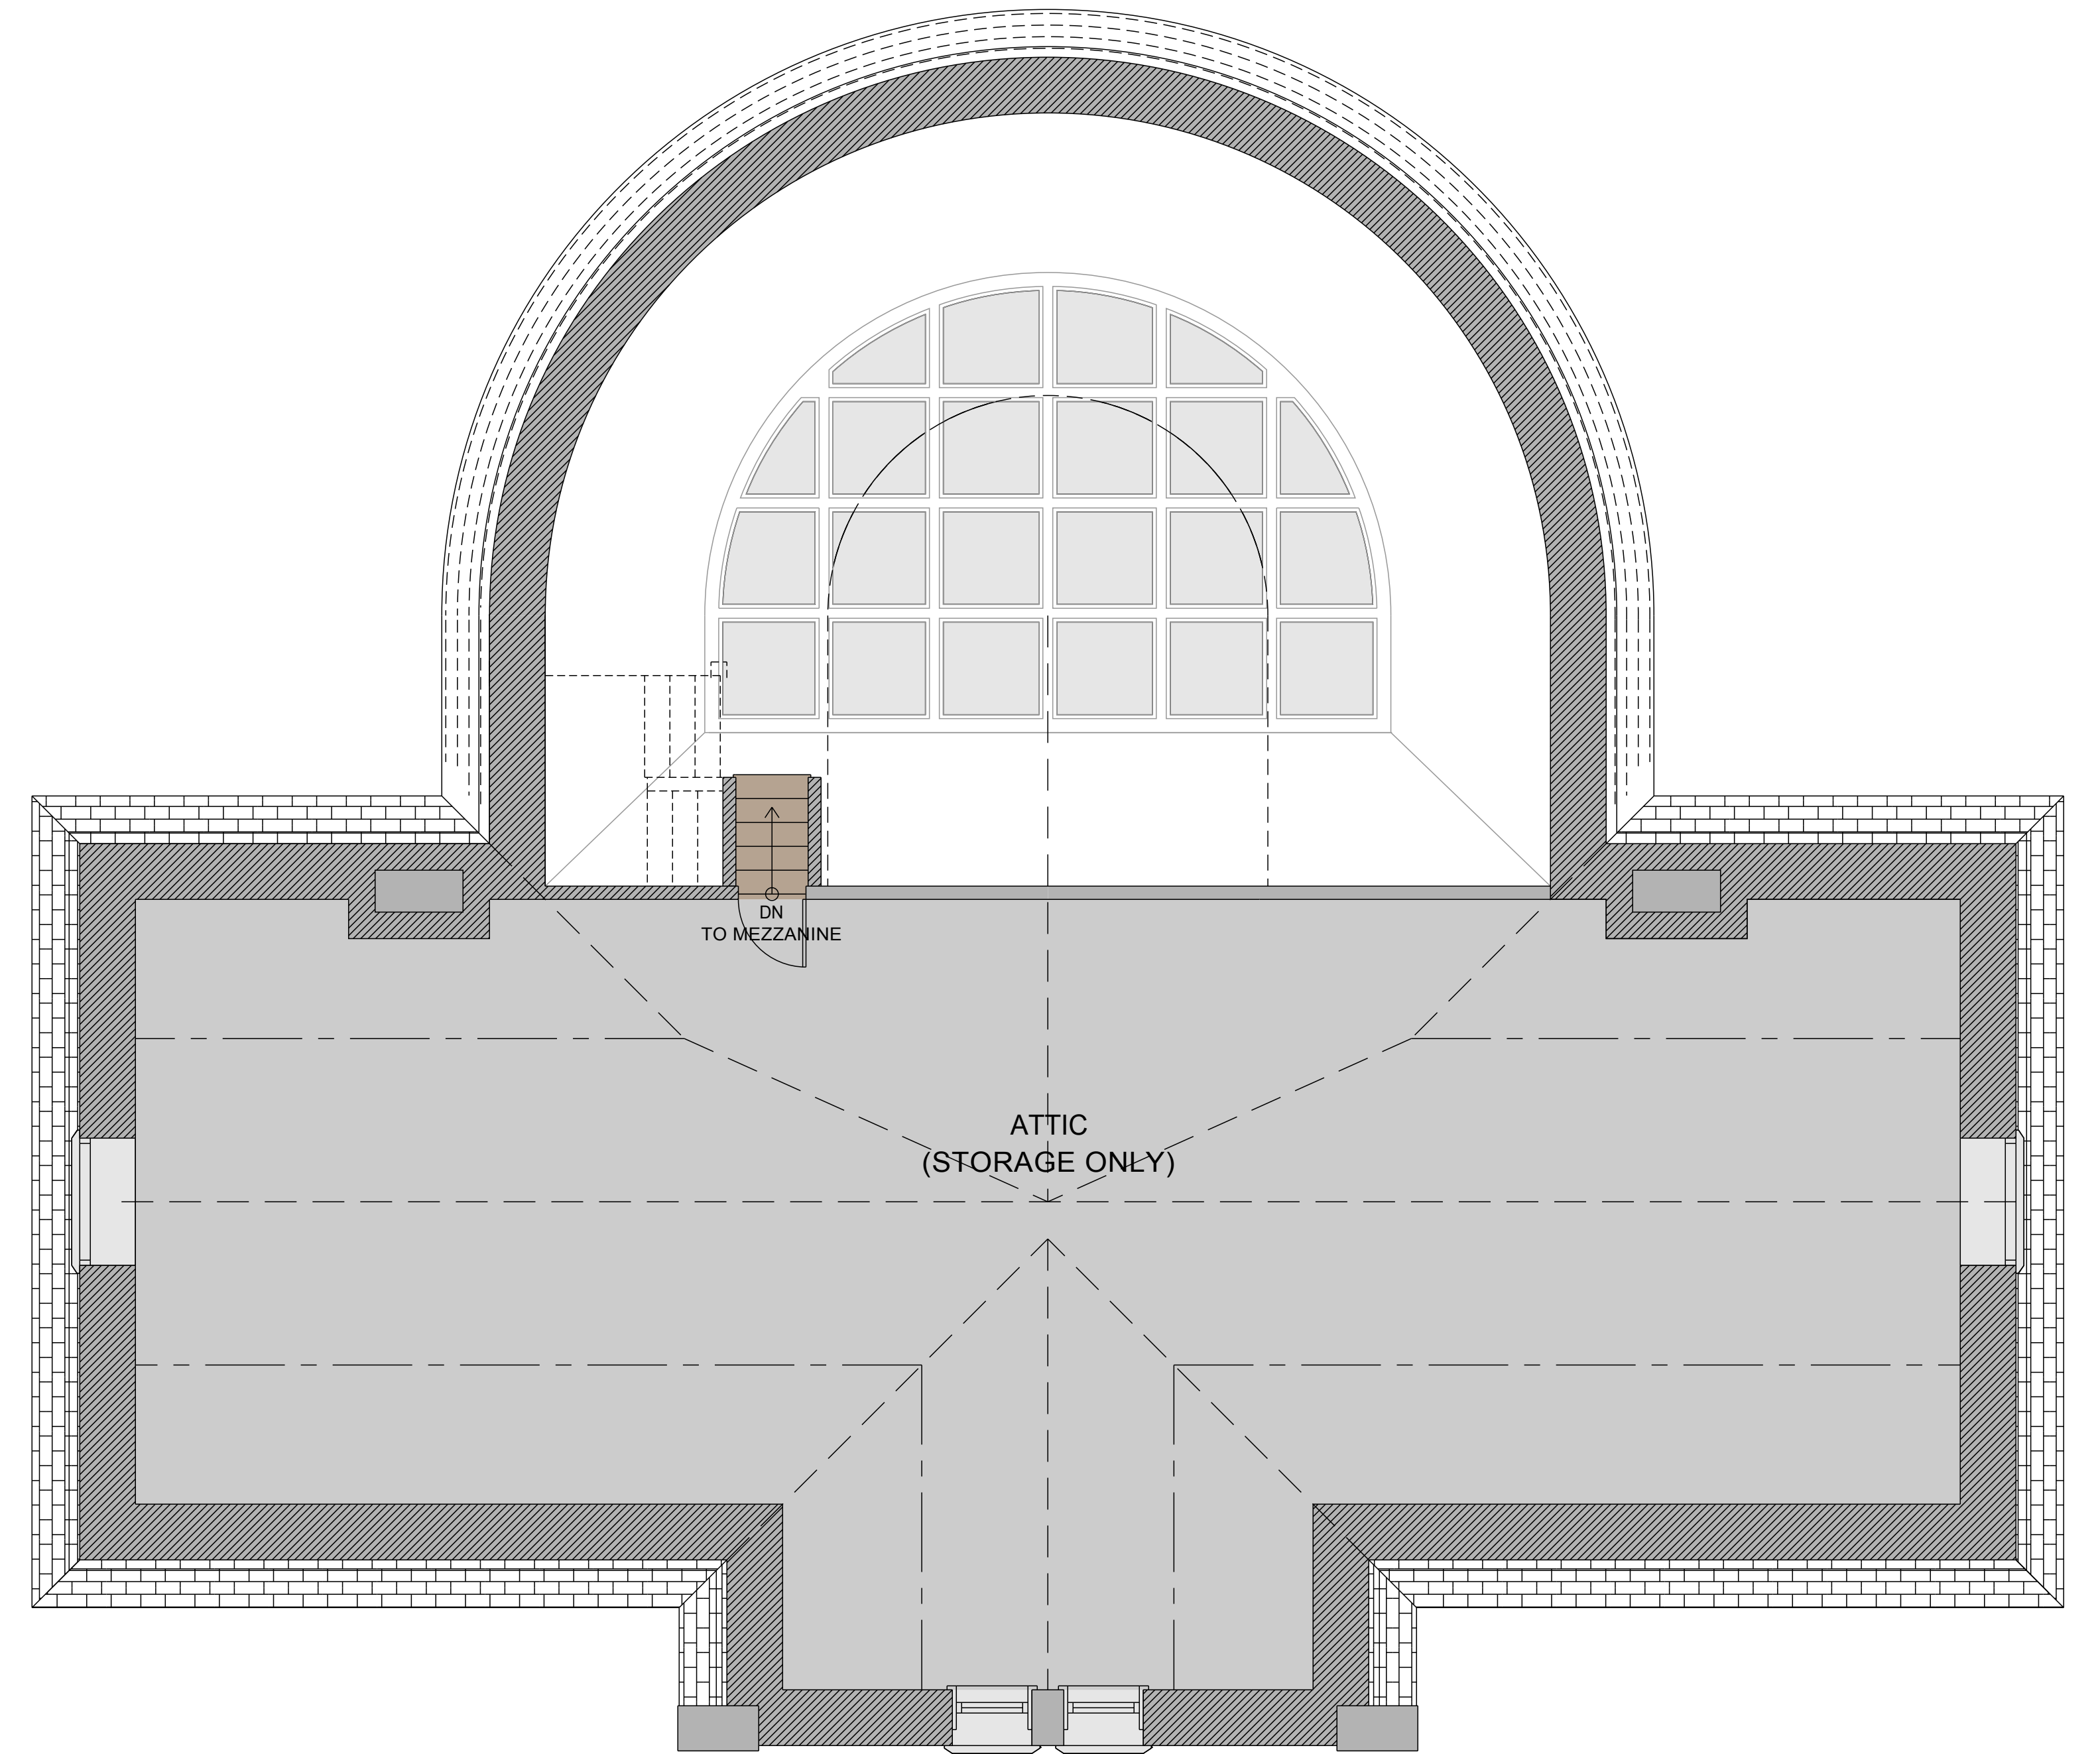

MEZZANINE LEVEL

ATTIC LEVEL

Boylston Public Library
Boylston, Massachusetts

Proposed Floor Plans

Scale: 1/4"=1'-0" Date: December 17, 2009

R.E. DINNEEN
ARCHITECTS &
PLANNERS, INC.